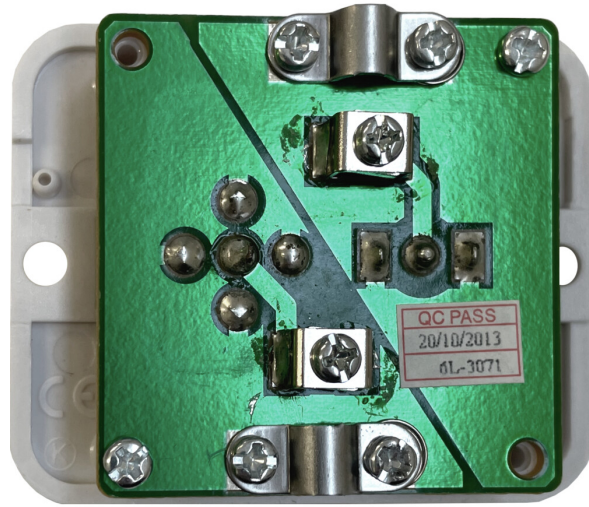

Technical Datasheet

Description: Flat Satin Chrome TV/Satellite Socket (White Insert)

Part Number: FSC38W

Information

Plate Dimensions (mm) 86 (W) x 86 (H) x 2 (D)

Insert Material Polycarbonate

Earth Strap Mild Steel

Operating Voltage(AC) 250V @ 50Hz

Termination Type Screw

Warranty 10 years

Product Class 1 Must be earthed

Maintenance Clean with a soft cloth only. Do not use a cleaning agent of any description.

Style Flat Profile

Plate Material Chrome Plated Solid Brass, Hand-finished, Lacquered