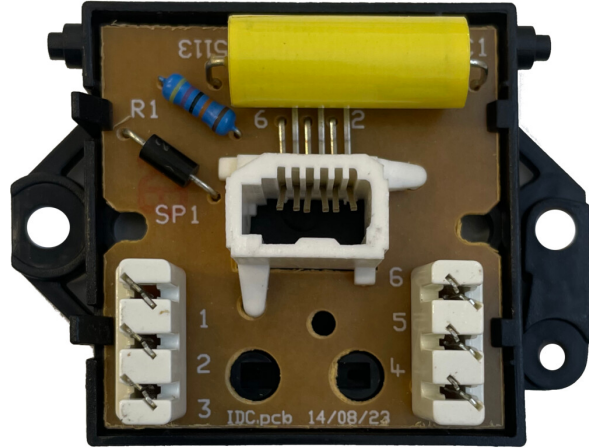

Technical Datasheet

Description: Victorian Antique Copper Master Telephone Socket (Black Insert)

Part Number: TAC33B

Information

Plate Dimensions (mm) 85 (W) x 85 (H) x 8 (D)

Insert Material Polycarbonate

Earth Strap Mild Steel

Operating Voltage(AC) 250V @ 50Hz

Termination Type Screw

Warranty 10 years

Product Class 1 Must be earthed

Maintenance Clean with a soft cloth only. Do not use a cleaning agent of any description.

Style Stepped Profile

Plate Material Solid Copper, Hand-finished, Lacquered