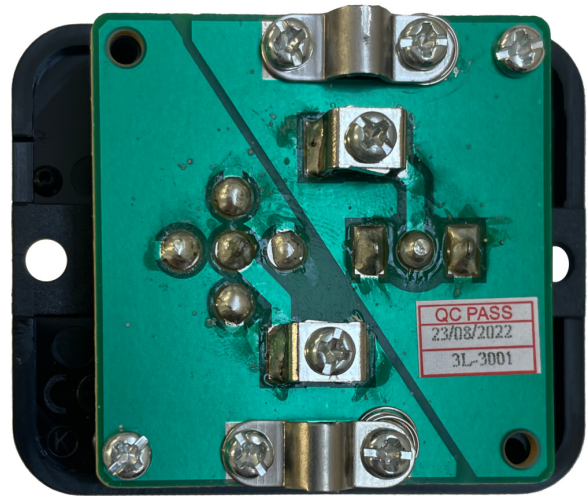

G+H Electrical Accessories

Technical Datasheet

Description: Contour Medium Bronze TV/Satellite Socket

Part Number: CMBZ38B

Information

Plate Dimensions (mm) 85 (W) x 85 (H) x 8 (D)

Insert Material Polycarbonate

Earth Strap Mild Steel

Operating Voltage(AC) 250V @ 50Hz

Termination Type Screw

Warranty 10 years

Product Class 1 Must be earthed

Maintenance Clean with a soft cloth only. Do not use a cleaning agent of any description.

Please Note Do not use masking tape on this product.

Style Rounded Profile

Plate Material Solid Brass, Hand-finished, Lacquered