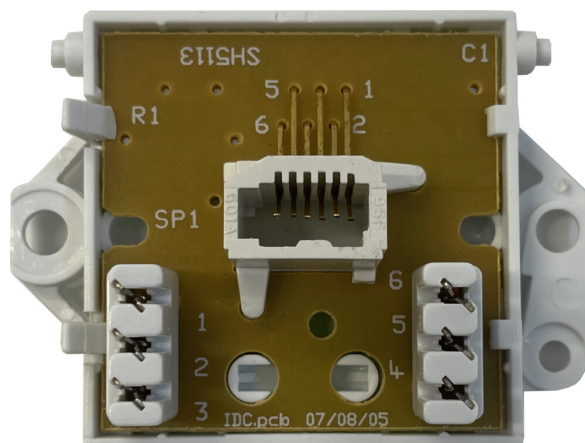

G+H Electrical Accessories

Technical Datasheet

Description: Monarch Polished Brass Secondary Telephone Socket (White Insert)

Part Number: MB34W

Information

Plate Dimensions (mm) 94 (W) x 94 (H) x 8 (D)

Insert Material Polycarbonate

Earth Strap Mild Steel

Operating Voltage(AC) 250V @ 50Hz

Termination Type Screw

Warranty 10 years

Product Class 1 Must be earthed

Style Stepped Profile with Rope edge