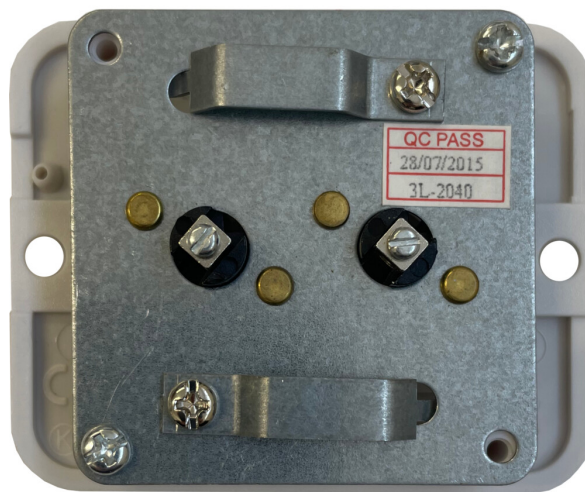

## Technical Datasheet

**Description:** Deco Satin Brass Double TV Point (White Insert)

**Part Number:** DSB36W

## Information

**Plate Dimensions (mm)** 95 (W) x 95 (H) x 8 (D)

**Insert Material** Polycarbonate

**Earth Strap** Mild Steel

**Operating Voltage(AC)** 250V @ 50Hz

**Termination Type** Screw

**Warranty** 10 years

**Product Class 1** Must be earthed

**Maintenance** Clean with a soft cloth only. Do not use a cleaning agent of any description.

**Please Note** Do not use masking tape on this product.

**Style** Stepped Slope Profile