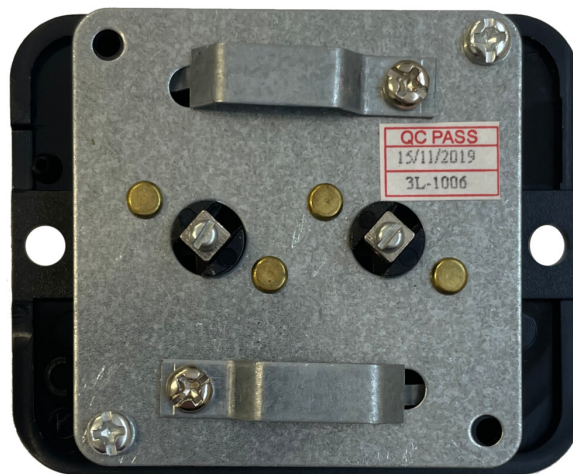

Technical Datasheet

Description: Deco Satin Brass Double TV Point (Black Insert)

Part Number: DSB36B

Information

Plate Dimensions (mm) 95 (W) x 95 (H) x 8 (D)

Insert Material Polycarbonate

Earth Strap Mild Steel

Operating Voltage(AC) 250V @ 50Hz

Termination Type Screw

Warranty 10 years

Product Class 1 Must be earthed

Maintenance Clean with a soft cloth only. Do not use a cleaning agent of any description.

Please Note Do not use masking tape on this product.

Style Stepped Slope Profile

Plate Material Solid Brass, Hand-finished, Lacquered