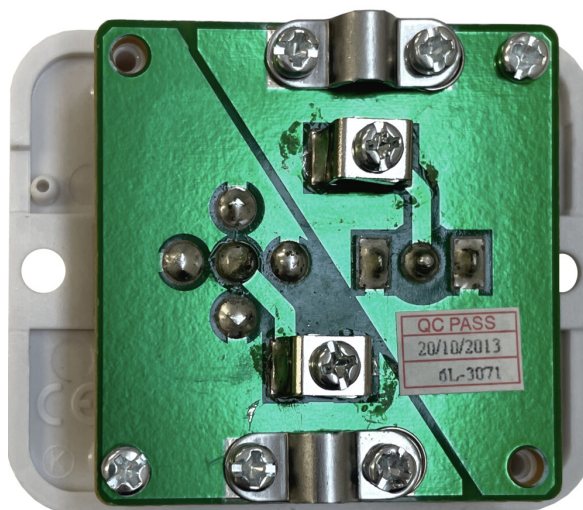

Technical Datasheet

Description: Deco Satin Brass TV/Satellite Socket (White Insert)

Part Number: DSB38W

Information

Plate Dimensions (mm) 95 (W) x 95 (H) x 8 (D)

Insert Material Polycarbonate

Earth Strap Mild Steel

Operating Voltage(AC) 250V @ 50Hz

Termination Type Screw

Warranty 10 years

Product Class 1 Must be earthed

Maintenance Clean with a soft cloth only. Do not use a cleaning agent of any description.

Please Note Do not use masking tape on this product.

Style Stepped Slope Profile

Plate Material Solid Brass, Hand-finished, Lacquered