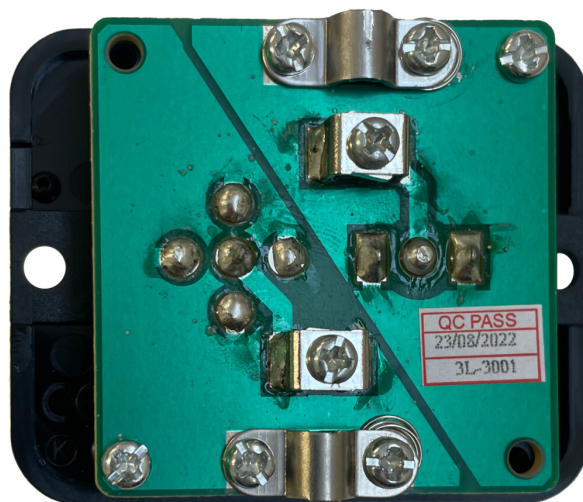

Technical Datasheet

Description: Deco Satin Brass TV/Satellite Socket (Black Insert)

Part Number: DSB38B

Information

Plate Dimensions (mm) 95 (W) x 95 (H) x 8 (D)

Insert Material Polycarbonate

Earth Strap Mild Steel

Operating Voltage(AC) 250V @ 50Hz

Termination Type Screw

Warranty 10 years

Product Class 1 Must be earthed

Maintenance Clean with a soft cloth only. Do not use a cleaning agent of any description.

Please Note Do not use masking tape on this product.

Style Stepped Slope Profile

Plate Material Solid Brass, Hand-finished, Lacquered