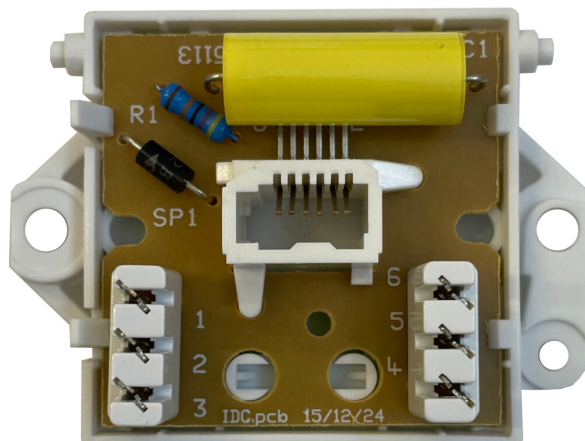

Technical Datasheet

Description: Trimline Satin Brass Master Telephone Socket (White Insert)

Part Number: TSB33W

Information

Plate Dimensions (mm) 94 (W) x 94 (H) x 8 (D)

Insert Material Polycarbonate

Earth Strap Mild Steel

Operating Voltage(AC) 250V @ 50Hz

Termination Type Screw

Warranty 10 years

Product Class 1 Must be earthed

Maintenance Clean with a soft cloth only. Do not use a cleaning agent of any description.

Please Note Do not use masking tape on this product.

Style Stepped Profile

Plate Material Solid Brass, Hand-finished, Lacquered