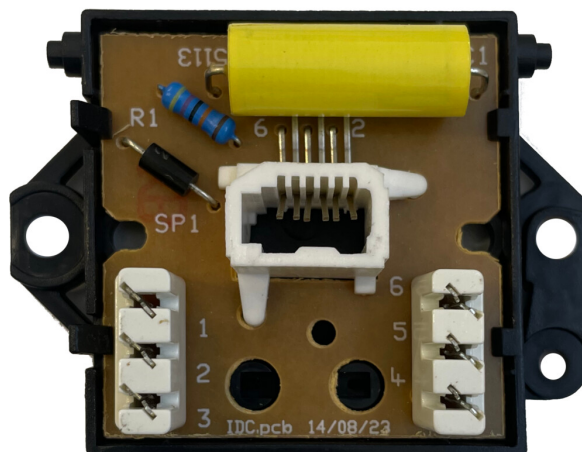

Technical Datasheet

Description: Trimline Satin Brass Master Telephone Socket (Black Insert)

Part Number: TSB33B

Information

Plate Dimensions (mm) 94 (W) x 94 (H) x 8 (D)

Insert Material Polycarbonate

Earth Strap Mild Steel

Operating Voltage(AC) 250V @ 50Hz

Termination Type Screw

Warranty 10 years

Product Class 1 Must be earthed

Maintenance Clean with a soft cloth only. Do not use a cleaning agent of any description.

Please Note Do not use masking tape on this product.

Style Stepped Profile

Plate Material Solid Brass, Hand-finished, Lacquered