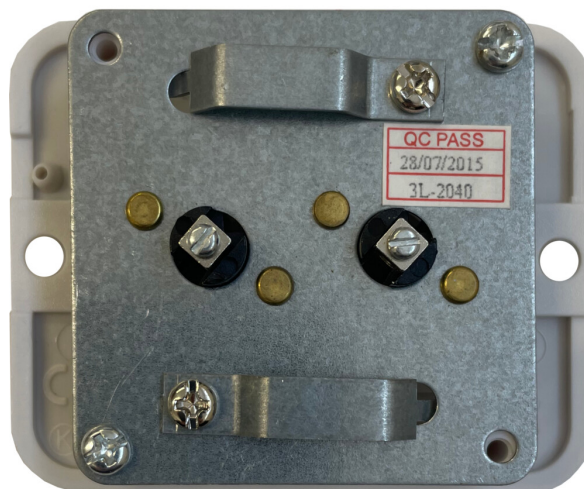

## Technical Datasheet

**Description:** Trimline Satin Brass Double TV Point (White Insert)

**Part Number:** TSB36W

## Information

**Plate Dimensions (mm)** 94 (W) x 94 (H) x 8 (D)

**Insert Material** Polycarbonate

**Earth Strap** Mild Steel

**Operating Voltage(AC)** 250V @ 50Hz

**Termination Type** Screw

**Warranty** 10 years

**Product Class 1** Must be earthed

**Maintenance** Clean with a soft cloth only. Do not use a cleaning agent of any description.

**Please Note** Do not use masking tape on this product.

**Style** Stepped Profile