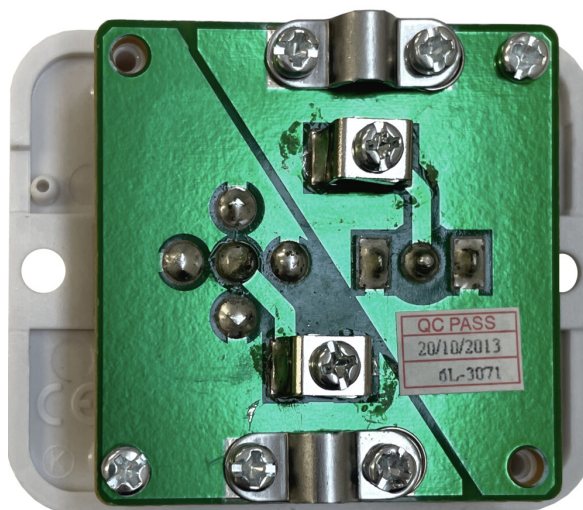

Technical Datasheet

Description: Trimline Satin Brass TV/Satellite Socket (White Insert)

Part Number: TSB38W

Information

Plate Dimensions (mm) 94 (W) x 94 (H) x 8 (D)

Insert Material Polycarbonate

Earth Strap Mild Steel

Operating Voltage(AC) 250V @ 50Hz

Termination Type Screw

Warranty 10 years

Product Class 1 Must be earthed

Maintenance Clean with a soft cloth only. Do not use a cleaning agent of any description.

Please Note Do not use masking tape on this product.

Style Stepped Profile

Plate Material Solid Brass, Hand-finished, Lacquered