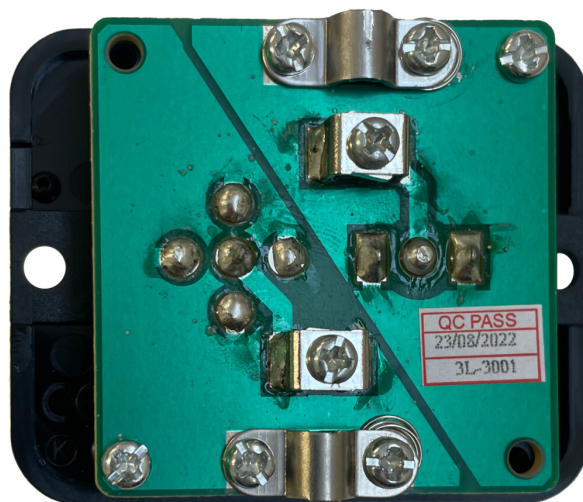

Technical Datasheet

Description: Trimline Satin Brass TV/Satellite Socket (Black Insert)

Part Number: TSB38B

Information

Plate Dimensions (mm) 94 (W) x 94 (H) x 8 (D)

Insert Material Polycarbonate

Earth Strap Mild Steel

Operating Voltage(AC) 250V @ 50Hz

Termination Type Screw

Warranty 10 years

Product Class 1 Must be earthed

Maintenance Clean with a soft cloth only. Do not use a cleaning agent of any description.

Please Note Do not use masking tape on this product.

Style Stepped Profile

Plate Material Solid Brass, Hand-finished, Lacquered