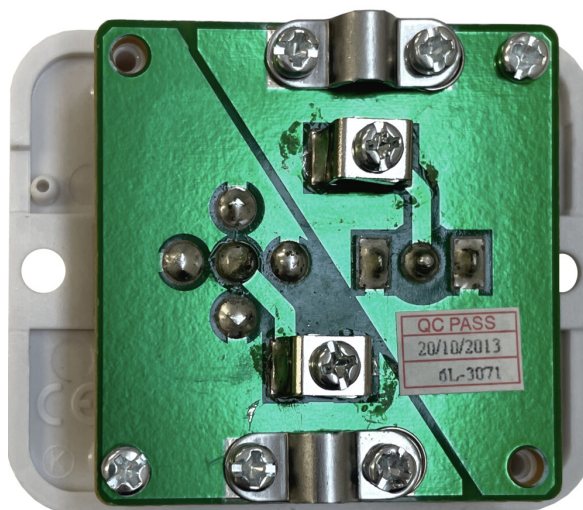

Technical Datasheet

Description: Deco Satin chrome TV/Satellite Socket (White Insert)

Part Number: DSC38W

Information

Plate Dimensions (mm) 95 (W) x 95 (H) x 8 (D)

Insert Material Polycarbonate

Earth Strap Mild Steel

Operating Voltage(AC) 250V @ 50Hz

Termination Type Screw

Warranty 10 years

Product Class 1 Must be earthed

Maintenance Clean with a soft cloth only. Do not use a cleaning agent of any description.

Please Note Do not use masking tape on this product.

Style Stepped Slope Profile

Plate Material Chrome Plated Solid Brass, Hand-finished, Lacquered