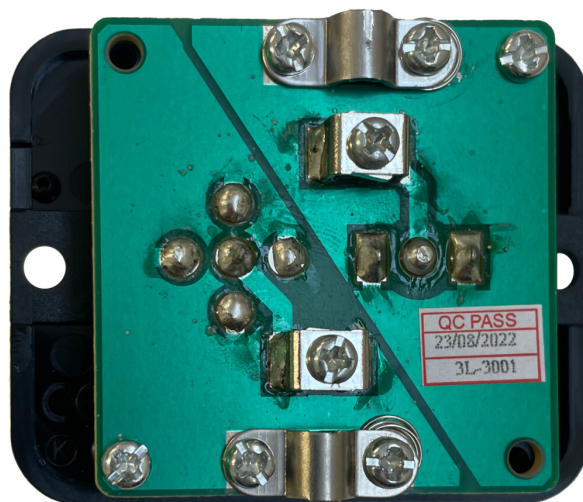

Technical Datasheet

Description: Deco Satin chrome TV/Satellite Socket (Black Insert)

Part Number: DSC38B

Information

Plate Dimensions (mm) 95 (W) x 95 (H) x 8 (D)

Insert Material Polycarbonate

Earth Strap Mild Steel

Operating Voltage(AC) 250V @ 50Hz

Termination Type Screw

Warranty 10 years

Product Class 1 Must be earthed

Maintenance Clean with a soft cloth only. Do not use a cleaning agent of any description.

Please Note Do not use masking tape on this product.

Style Stepped Slope Profile

Plate Material Chrome Plated Solid Brass, Hand-finished, Lacquered