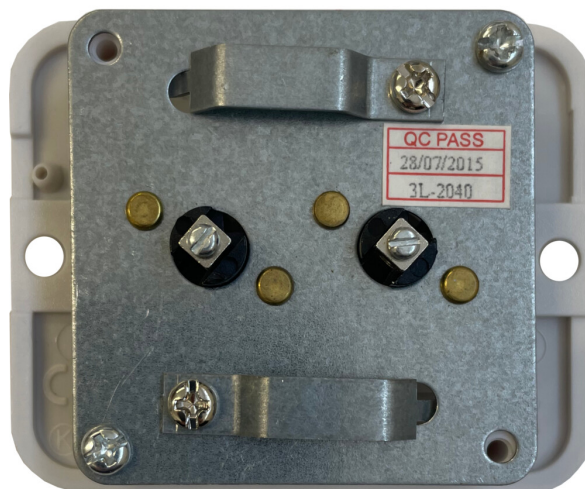

Technical Datasheet

Description: Flat Satin Chrome TV Socket (2 Gang/White Insert)

Part Number: FSC36W

Information

Plate Dimensions (mm) 86 (W) x 86 (H) x 2 (D)

Insert Material Polycarbonate

Earth Strap Mild Steel

Operating Voltage(AC) 250V @ 50Hz

Termination Type Screw

Warranty 10 years

Product Class 1 Must be earthed

Maintenance Clean with a soft cloth only. Do not use a cleaning agent of any description.

Please Note Do not use masking tape on this product.

Style Flat Profile

Plate Material Chrome Plated Solid Brass, Hand-finished, Lacquered