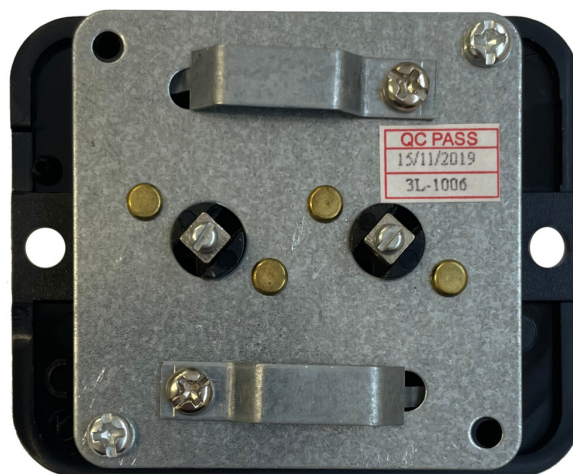

Technical Datasheet

Description: Flat Satin Chrome TV Socket (2 Gang/Black Insert)

Part Number: FSC36B

Information

Plate Dimensions (mm) 86 (W) x 86 (H) x 2 (D)

Insert Material Polycarbonate

Earth Strap Mild Steel

Operating Voltage(AC) 250V @ 50Hz

Termination Type Screw

Warranty 10 years

Product Class 1 Must be earthed

Maintenance Clean with a soft cloth only. Do not use a cleaning agent of any description.

Please Note Do not use masking tape on this product.

Style Flat Profile

Plate Material Chrome Plated Solid Brass, Hand-finished, Lacquered