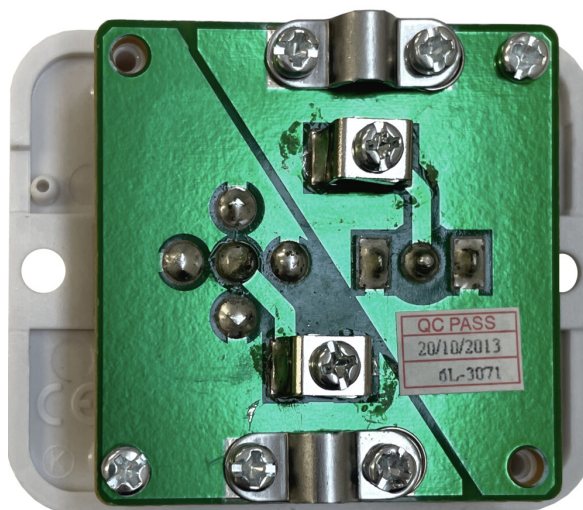

Technical Datasheet

Description: Flat Satin Chrome TV/Satellite Socket (White Insert)

Part Number: FSC38W

Information

Plate Dimensions (mm) 86 (W) x 86 (H) x 2 (D)

Insert Material Polycarbonate

Earth Strap Mild Steel

Operating Voltage(AC) 250V @ 50Hz

Termination Type Screw

Warranty 10 years

Product Class 1 Must be earthed

Maintenance Clean with a soft cloth only. Do not use a cleaning agent of any description.

Please Note Do not use masking tape on this product.

Style Flat Profile

Plate Material Chrome Plated Solid Brass, Hand-finished, Lacquered