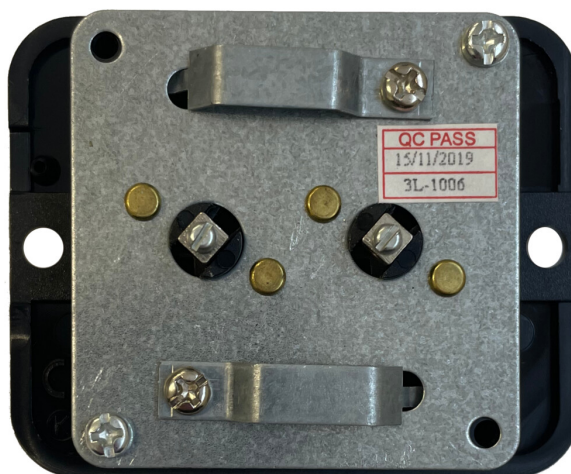

Technical Datasheet

Description: Contour Medium Bronze Double TV Point

Part Number: CMBZ36B

Information

Plate Dimensions (mm) 85 (W) x 85 (H) x 8 (D)

Insert Material Polycarbonate

Earth Strap Mild Steel

Operating Voltage(AC) 250V @ 50Hz

Termination Type Screw

Warranty 10 years

Product Class 1 Must be earthed

Maintenance Clean with a soft cloth only. Do not use a cleaning agent of any description.

Please Note Do not use masking tape on this product.

Style Rounded Profile

Plate Material Solid Brass, Hand-finished, Lacquered