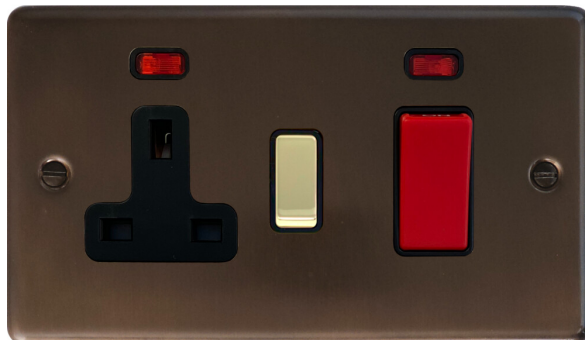

Technical Datasheet

Description: Contour Medium Bronze Cooker Switch with Socket (Black inserts/Red/Polished Brass Switch)

Part Number: CMBZ329-PB

Information

Plate Dimensions (mm) 146 (W) x 85 (H) x 8 (D)

Insert Material Polycarbonate

Earth Strap Mild Steel

Operating Voltage(AC) 250V @ 50Hz

Termination Type Screw

Warranty 10 years

Product Class 1 Must be earthed

Maintenance Clean with a soft cloth only. Do not use a cleaning agent of any description.

Please Note Do not use masking tape on this product.

Style Rounded Profile

Plate Material Solid Brass, Hand-finished, Lacquered