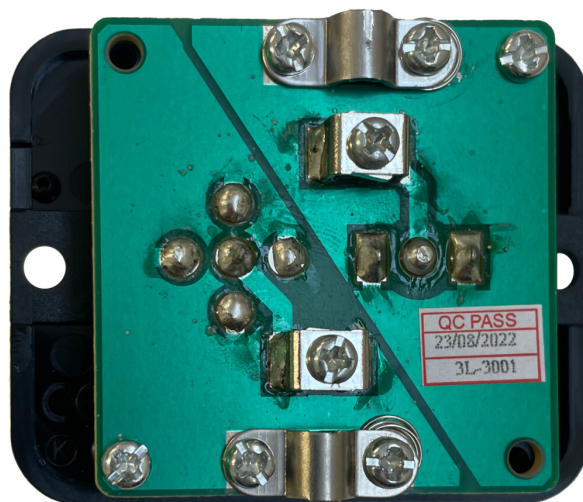

Technical Datasheet

Description: Trimline Medium Bronze TV/Satellite Socket

Part Number: TMBZ38B

Information

Plate Dimensions (mm) 94 (W) x 94 (H) x 8 (D)

Insert Material Polycarbonate

Earth Strap Mild Steel

Operating Voltage(AC) 250V @ 50Hz

Termination Type Screw

Warranty 10 years

Product Class 1 Must be earthed

Maintenance Clean with a soft cloth only. Do not use a cleaning agent of any description.

Please Note Do not use masking tape on this product.

Style Stepped Profile

Plate Material Solid Brass, Hand-finished, Lacquered