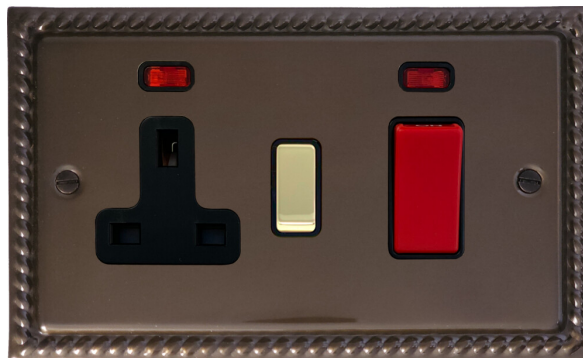

## Technical Datasheet

**Description:** Monarch Medium Bronze Cooker Switch with Socket (Black inserts/Red/Polished Brass Switch)

**Part Number:** MMBZ329-PB

## Information

**Plate Dimensions (mm)** 146 (W) x 85 (H) x 8 (D)

**Insert Material** Polycarbonate

**Earth Strap** Mild Steel

**Operating Voltage(AC)** 250V @ 50Hz

**Termination Type** Screw

**Warranty** 10 years

**Product Class 1** Must be earthed

**Maintenance** Clean with a soft cloth only. Do not use a cleaning agent of any description.

**Please Note** Do not use masking tape on this product.

**Style** Stepped Profile with Rope edge

**Plate Material** Solid Brass, Hand-finished, Lacquered