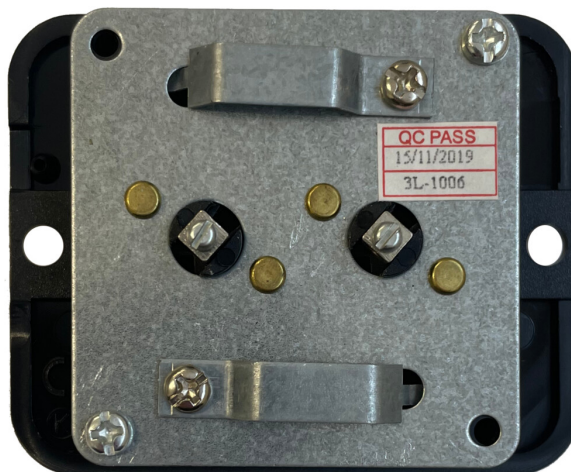

Technical Datasheet

Description: Black Bronze Double TV Point

Part Number: TBB36B

Information

Plate Dimensions (mm) 94 (W) x 94 (H) x 8 (D)

Insert Material Polycarbonate

Earth Strap Mild Steel

Operating Voltage(AC) 250V @ 50Hz

Termination Type Screw

Warranty 10 years

Product Class 1 Must be earthed

Maintenance Clean with a soft cloth only. Do not use a cleaning agent of any description.

Please Note Do not use masking tape on this product.

Style Stepped Profile

Plate Material Solid Brass, Hand-finished, Lacquered