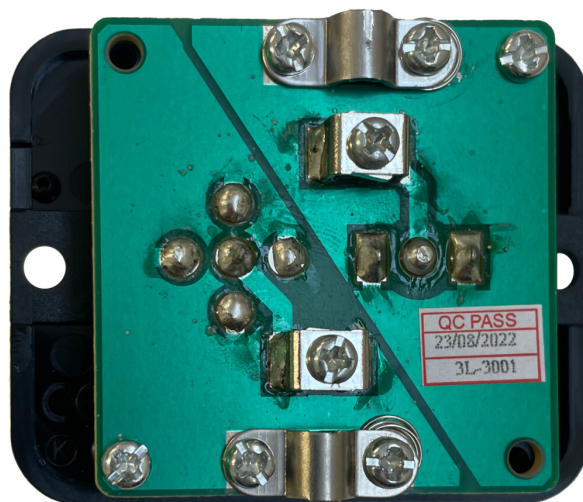

Technical Datasheet

Description: Black Bronze TV/Satellite Socket

Part Number: TBB38B

Information

Plate Dimensions (mm) 94 (W) x 94 (H) x 8 (D)

Insert Material Polycarbonate

Earth Strap Mild Steel

Operating Voltage(AC) 250V @ 50Hz

Termination Type Screw

Warranty 10 years

Product Class 1 Must be earthed

Maintenance Clean with a soft cloth only. Do not use a cleaning agent of any description.

Please Note Do not use masking tape on this product.

Style Stepped Profile

Plate Material Solid Brass, Hand-finished, Lacquered