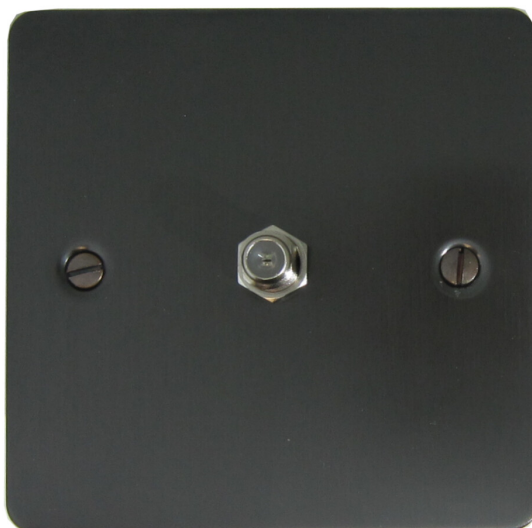

## Technical Datasheet

**Description:** Flat Black Bronze Single Satellite Socket

**Part Number:** FBB37

## Information

**Plate Dimensions (mm)** 86 (W) x 86 (H) x 2 (D)

**Insert Material** Polycarbonate

**Earth Strap** Mild Steel

**Operating Voltage(AC)** 250V @ 50Hz

**Termination Type** Screw

**Warranty** 10 years

**Plate Material** Solid Brass, Hand-finished, Lacquered