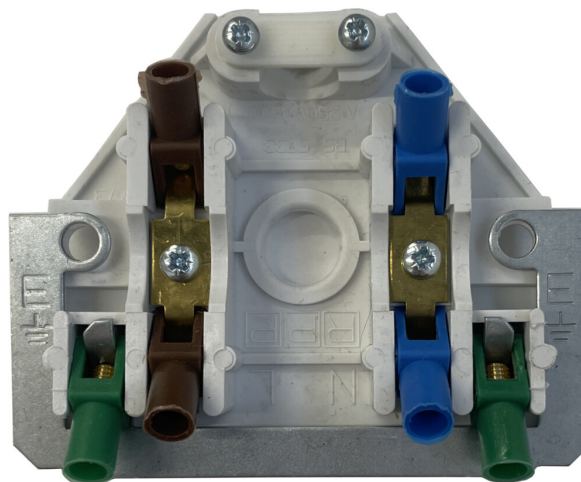

Technical Datasheet

Description: Victorian Matt Black Flex Outlet (White Insert)

Part Number: VFB79W

Information

Plate Dimensions (mm) 94 (W) x 94 (H) x 9 (D)

Insert Material Polycarbonate

Earth Strap Mild Steel

Operating Voltage(AC) 250V @ 50Hz

Termination Type Screw

Warranty 10 years

Product Class 1 Must be earthed

Maintenance Clean with a soft cloth only. Do not use a cleaning agent of any description.

Please Note Do not use masking tape on this product.

Style Multi Stepped Profile

Plate Material Mild Steel, Powder Coated