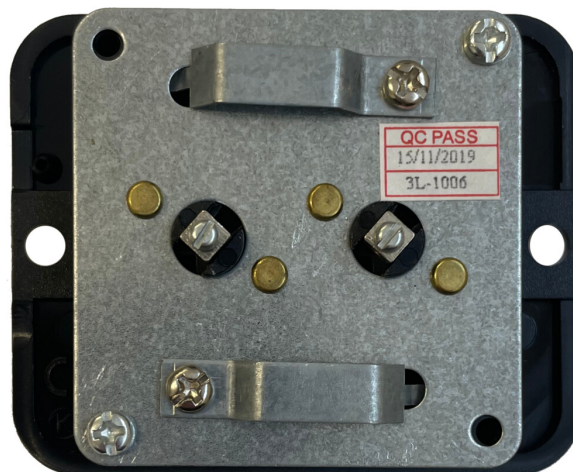

Technical Datasheet

Description: Victorian Matt Black TV Socket (2 Gang)

Part Number: VFB36B

Information

Plate Dimensions (mm) 94 (W) x 94 (H) x 9 (D)

Insert Material Polycarbonate

Earth Strap Mild Steel

Operating Voltage(AC) 250V @ 50Hz

Termination Type Screw

Warranty 10 years

Product Class 1 Must be earthed

Maintenance Clean with a soft cloth only. Do not use a cleaning agent of any description.

Please Note Do not use masking tape on this product.

Style Multi Stepped Profile

Plate Material Mild Steel, Powder Coated