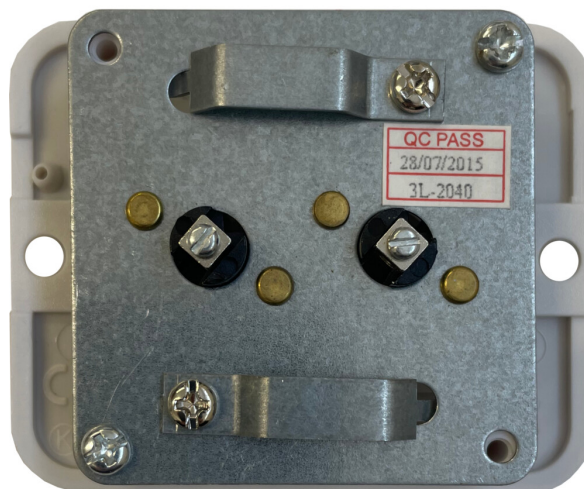

Technical Datasheet

Description: Victorian Matt Black TV Socket (2 Gang/White Inserts)

Part Number: VFB36W

Information

Plate Dimensions (mm) 94 (W) x 94 (H) x 9 (D)

Insert Material Polycarbonate

Earth Strap Mild Steel

Operating Voltage(AC) 250V @ 50Hz

Termination Type Screw

Warranty 10 years

Product Class 1 Must be earthed

Maintenance Clean with a soft cloth only. Do not use a cleaning agent of any description.

Please Note Do not use masking tape on this product.

Style Multi Stepped Profile

Plate Material Mild Steel, Powder Coated