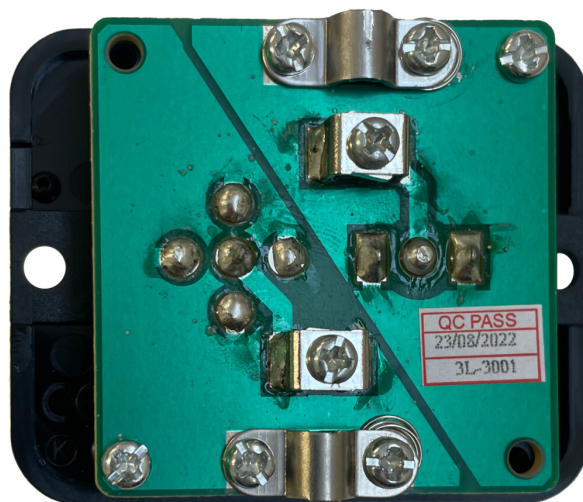

## Technical Datasheet

**Description:** Victorian Matt Black TV/Satellite Socket

**Part Number:** VFB38B

## Information

**Plate Dimensions (mm)** 94 (W) x 94 (H) x 9 (D)

**Insert Material** Polycarbonate

**Earth Strap** Mild Steel

**Operating Voltage(AC)** 250V @ 50Hz

**Termination Type** Screw

**Warranty** 10 years

**Product Class 1** Must be earthed

**Maintenance** Clean with a soft cloth only. Do not use a cleaning agent of any description.

**Please Note** Do not use masking tape on this product.

**Style** Multi Stepped Profile

**Plate Material** Mild Steel, Powder Coated