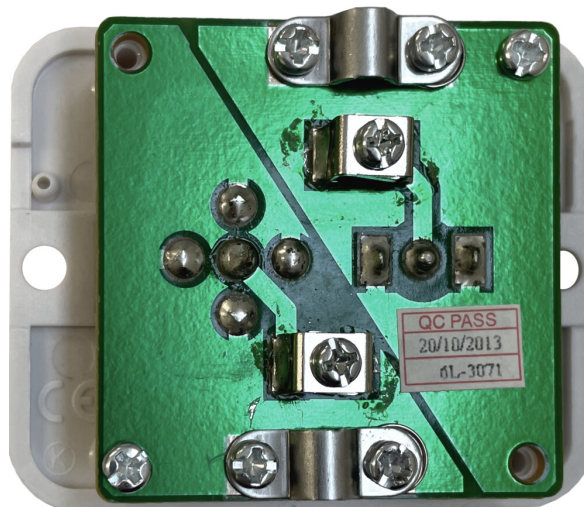

## Technical Datasheet

**Description:** Victorian Matt Black TV/Satellite Socket (White Insert)

**Part Number:** VFB38W

## Information

**Plate Dimensions (mm)** 94 (W) x 94 (H) x 9 (D)

**Insert Material** Polycarbonate

**Earth Strap** Mild Steel

**Operating Voltage(AC)** 250V @ 50Hz

**Termination Type** Screw

**Warranty** 10 years

**Product Class 1** Must be earthed

**Maintenance** Clean with a soft cloth only. Do not use a cleaning agent of any description.

**Please Note** Do not use masking tape on this product.

**Style** Multi Stepped Profile