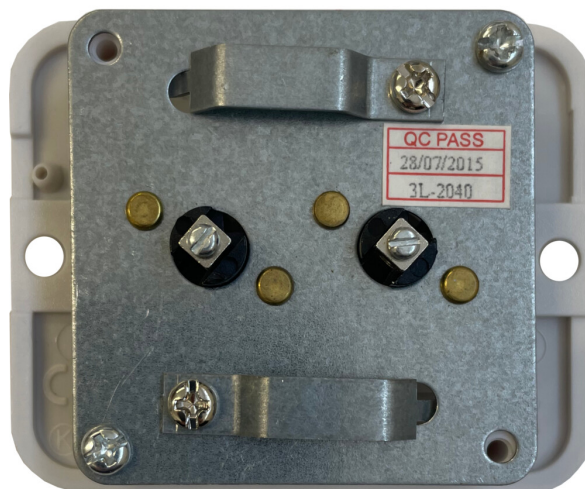

Technical Datasheet

Description: Victorian Polished Chrome TV Socket (2 Gang/White Insert)

Part Number: VC36W

Information

Plate Dimensions (mm) 94 (W) x 94 (H) x 9 (D)

Insert Material Polycarbonate

Earth Strap Mild Steel

Operating Voltage(AC) 250V @ 50Hz

Termination Type Screw

Warranty 10 years

Product Class 1 Must be earthed

Maintenance Clean with a soft cloth only. Do not use a cleaning agent of any description.

Please Note Do not use masking tape on this product.

Style Multi Stepped Profile

Plate Material Chrome Plated Solid Brass, Hand-finished, Lacquered