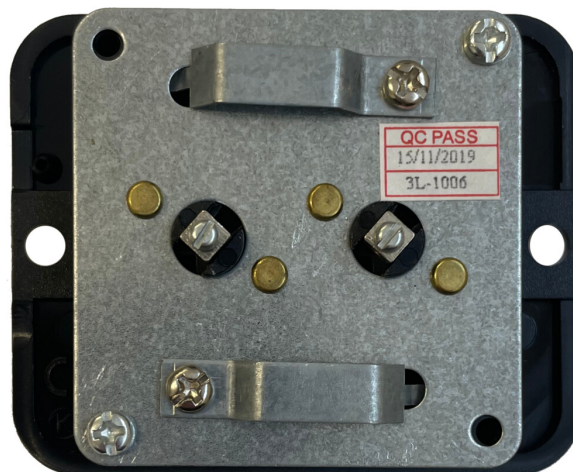

Technical Datasheet

Description: Victorian Polished Chrome TV Socket (2 Gang/Black Insert)

Part Number: VC36B

Information

Plate Dimensions (mm) 94 (W) x 94 (H) x 9 (D)

Insert Material Polycarbonate

Earth Strap Mild Steel

Operating Voltage(AC) 250V @ 50Hz

Termination Type Screw

Warranty 10 years

Product Class 1 Must be earthed

Maintenance Clean with a soft cloth only. Do not use a cleaning agent of any description.

Please Note Do not use masking tape on this product.

Style Multi Stepped Profile

Plate Material Chrome Plated Solid Brass, Hand-finished, Lacquered