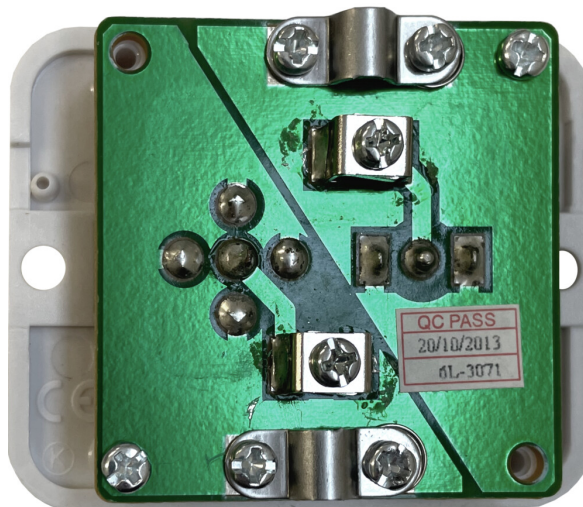

Technical Datasheet

Description: Victorian Polished Chrome TV/Satellite Socket (White Insert)

Part Number: VC38W

Information

Plate Dimensions (mm) 94 (W) x 94 (H) x 9 (D)

Insert Material Polycarbonate

Earth Strap Mild Steel

Operating Voltage(AC) 250V @ 50Hz

Termination Type Screw

Warranty 10 years

Product Class 1 Must be earthed

Maintenance Clean with a soft cloth only. Do not use a cleaning agent of any description.

Please Note Do not use masking tape on this product.

Style Multi Stepped Profile

Plate Material Chrome Plated Solid Brass, Hand-finished, Lacquered