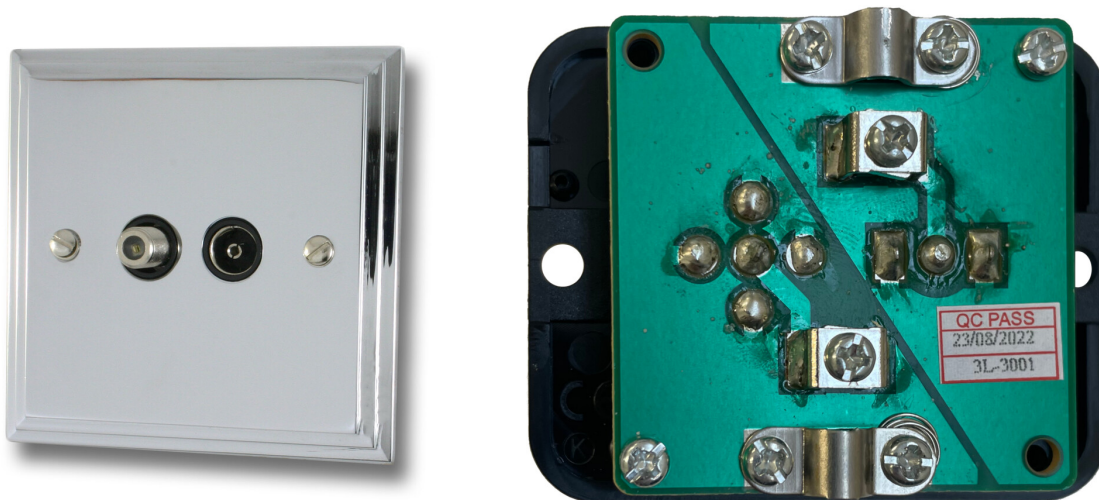

Technical Datasheet

Description: Victorian Polished Chrome TV/Satellite Socket (Black Insert)

Part Number: VC38B

Information

Plate Dimensions (mm) 94 (W) x 94 (H) x 9 (D)

Insert Material Polycarbonate

Earth Strap Mild Steel

Operating Voltage(AC) 250V @ 50Hz

Termination Type Screw

Warranty 10 years

Product Class 1 Must be earthed

Maintenance Clean with a soft cloth only. Do not use a cleaning agent of any description.

Please Note Do not use masking tape on this product.

Style Multi Stepped Profile

Plate Material Chrome Plated Solid Brass, Hand-finished, Lacquered