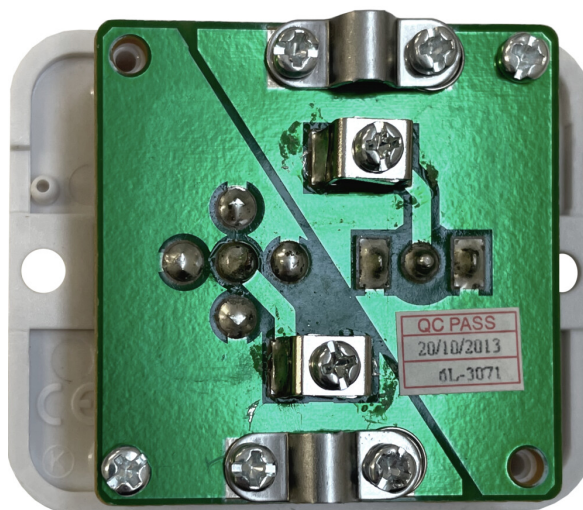

Technical Datasheet

Description: Rose Gold TV/Satellite Socket (White Insert)

Part Number: TRG38W

Information

Plate Dimensions (mm) 94 (W) x 94 (H) x 8 (D)

Insert Material Polycarbonate

Earth Strap Mild Steel

Operating Voltage(AC) 250V @ 50Hz

Termination Type Screw

Warranty 10 years

Product Class 1 Must be earthed

Maintenance Clean with a soft cloth only. Do not use a cleaning agent of any description.

Please Note Do not use masking tape on this product.

Style Stepped Profile

Plate Material Solid Copper, Hand-finished, Lacquered