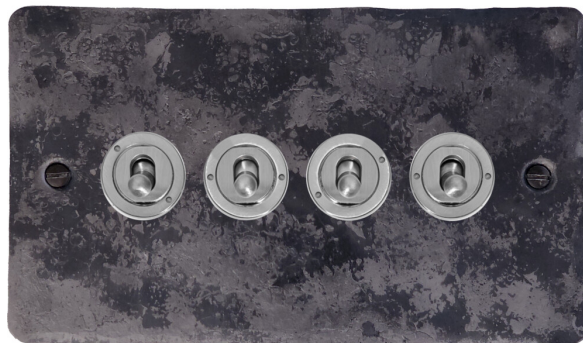

Technical Datasheet

Description: Flat Rustic Toggle Switch (4 Gang/Satin Chrome Toggles)

Part Number: FR384-SC

Information

Plate Dimensions (mm) 145 (W) x 86 (H) x 2 (D)

Insert Material Polycarbonate

Earth Strap Mild Steel

Operating Voltage(AC) 250V @ 50Hz

Termination Type Screw

Warranty 10 years

Product Class 1 Must be earthed

Maintenance Clean with a soft cloth only. Do not use a cleaning agent of any description.

Please Note Do not use masking tape on this product.

Style Flat Profile