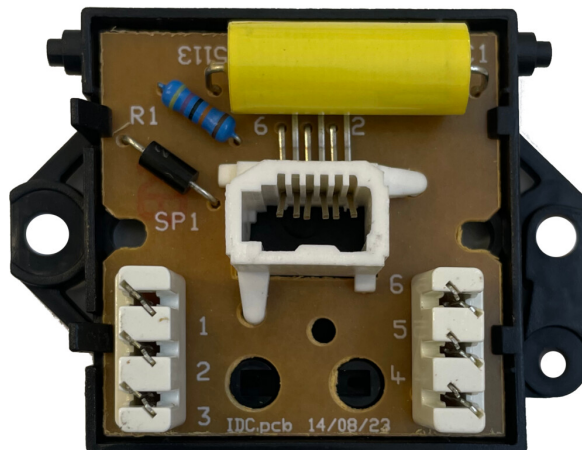

Technical Datasheet

Description: Flat Rustic Master Telephone Socket (Black Insert)

Part Number: FR33B

Information

Plate Dimensions (mm) 86 (W) x 86 (H) x 2 (D)

Insert Material Polycarbonate

Earth Strap Mild Steel

Operating Voltage(AC) 250V @ 50Hz

Termination Type Screw

Warranty 10 years

Product Class 1 Must be earthed

Maintenance Clean with a soft cloth only. Do not use a cleaning agent of any description.

Please Note Do not use masking tape on this product.

Style Flat Profile