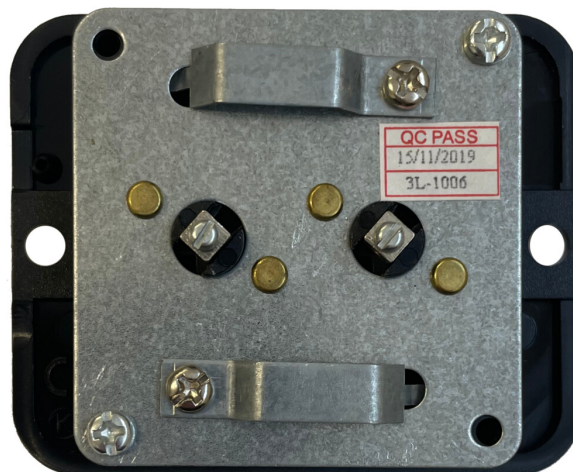

Technical Datasheet

Description: Flat Rustic Double TV Point (Black Insert)

Part Number: FR36B

Information

Plate Dimensions (mm) 86 (W) x 86 (H) x 2 (D)

Insert Material Polycarbonate

Earth Strap Mild Steel

Operating Voltage(AC) 250V @ 50Hz

Termination Type Screw

Warranty 10 years

Product Class 1 Must be earthed

Maintenance Clean with a soft cloth only. Do not use a cleaning agent of any description.

Please Note Do not use masking tape on this product.

Style Flat Profile