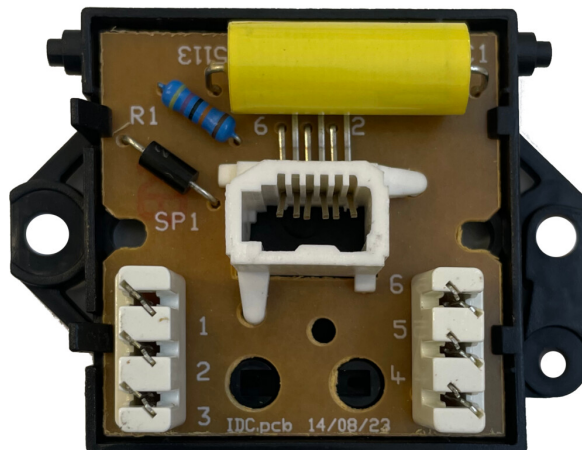

## Technical Datasheet

**Description:** Monarch Satin Nickel Master Telephone Socket (Black Insert)

**Part Number:** MSN33B

## Information

**Plate Dimensions (mm)** 94 (W) x 94 (H) x 8 (D)

**Insert Material** Polycarbonate

**Earth Strap** Mild Steel

**Operating Voltage(AC)** 250V @ 50Hz

**Termination Type** Screw

**Warranty** 10 years

**Product Class 1** Must be earthed

**Maintenance** Clean with a soft cloth only. Do not use a cleaning agent of any description.

**Please Note** Do not use masking tape on this product.

**Style** Stepped Profile with Rope edge

**Plate Material** Nickel Plated Solid Brass, Hand-finished, Lacquered