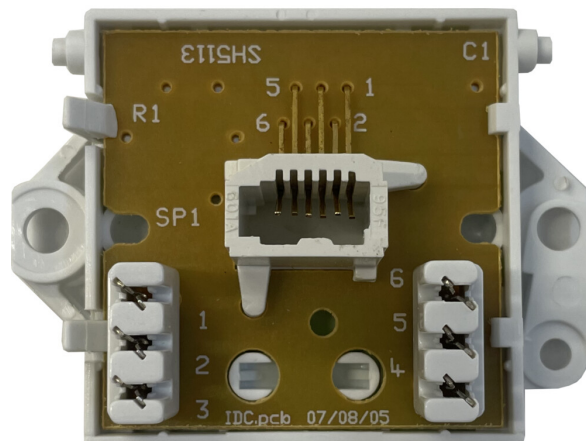

Technical Datasheet

Description: Monarch Satin Nickel Secondary Telephone Socket (White Insert)

Part Number: MSN34W

Information

Plate Dimensions (mm) 94 (W) x 94 (H) x 8 (D)

Insert Material Polycarbonate

Earth Strap Mild Steel

Operating Voltage(AC) 250V @ 50Hz

Termination Type Screw

Warranty 10 years

Product Class 1 Must be earthed

Maintenance Clean with a soft cloth only. Do not use a cleaning agent of any description.

Please Note Do not use masking tape on this product.

Style Stepped Profile with Rope edge

Plate Material Nickel Plated Solid Brass, Hand-finished, Lacquered