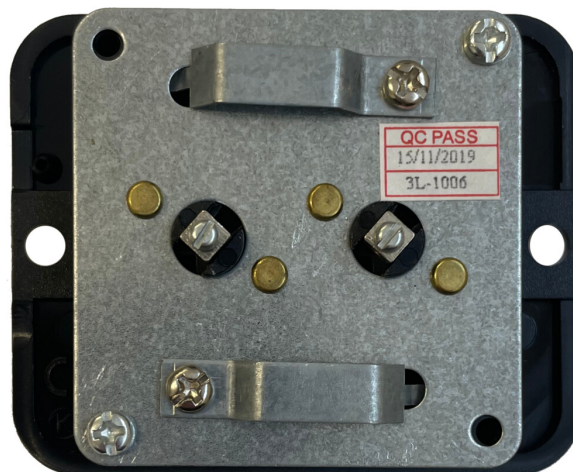

Technical Datasheet

Description: Monarch Satin Nickel Double TV Point (Black Insert)

Part Number: MSN36B

Information

Plate Dimensions (mm) 94 (W) x 94 (H) x 8 (D)

Insert Material Polycarbonate

Earth Strap Mild Steel

Operating Voltage(AC) 250V @ 50Hz

Termination Type Screw

Warranty 10 years

Product Class 1 Must be earthed

Maintenance Clean with a soft cloth only. Do not use a cleaning agent of any description.

Please Note Do not use masking tape on this product.

Style Stepped Profile with Rope edge

Plate Material Nickel Plated Solid Brass, Hand-finished, Lacquered