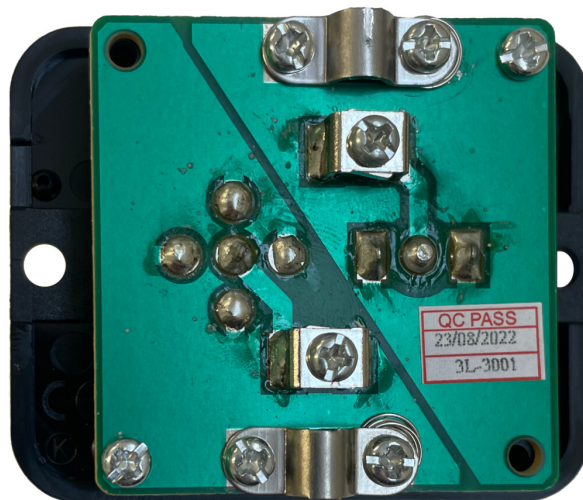

Technical Datasheet

Description: Monarch Satin Nickel TV/Satellite Socket (Black Insert)

Part Number: MSN38B

Information

Plate Dimensions (mm) 94 (W) x 94 (H) x 8 (D)

Insert Material Polycarbonate

Earth Strap Mild Steel

Operating Voltage(AC) 250V @ 50Hz

Termination Type Screw

Warranty 10 years

Product Class 1 Must be earthed

Maintenance Clean with a soft cloth only. Do not use a cleaning agent of any description.

Please Note Do not use masking tape on this product.

Style Stepped Profile with Rope edge

Plate Material Nickel Plated Solid Brass, Hand-finished, Lacquered