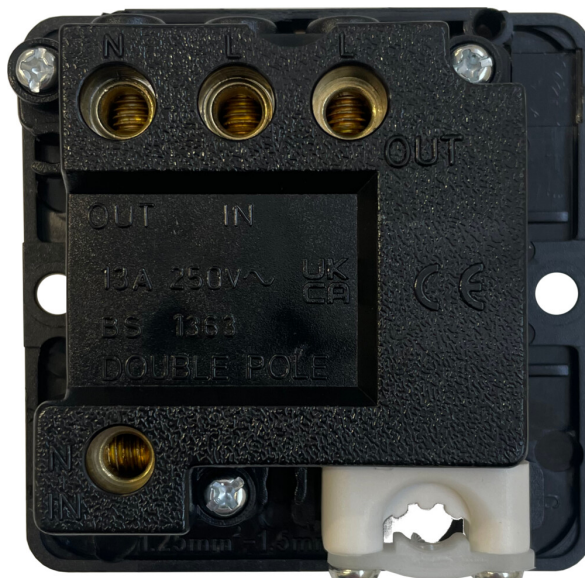

Technical Datasheet

Description: Contour Sage Green Switched Fused Spur with Flex Outlet (Black Insert/Steel Switch)

Part Number: CSG356-SC

Information

Plate Dimensions (mm) 85 (W) x 85 (H) x 8 (D)

Insert Material Polycarbonate

Earth Strap Mild Steel

Operating Voltage(AC) 250V @ 50Hz

Termination Type Screw

Warranty 10 years

Product Class 1 Must be earthed

Maintenance Clean with a soft cloth only. Do not use a cleaning agent of any description.

Please Note Do not use masking tape on this product.

Style Rounded Profile

Plate Material Mild Steel, Powder Coated

Colour RAL 6021