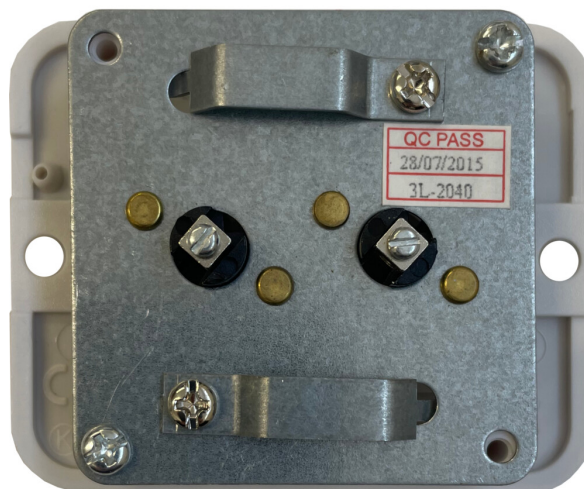

Technical Datasheet

Description: Contour Sage Green TV Socket (2 Gang/White Insert)

Part Number: CSG36W

Information

Plate Dimensions (mm) 85 (W) x 85 (H) x 8 (D)

Insert Material Polycarbonate

Earth Strap Mild Steel

Operating Voltage(AC) 250V @ 50Hz

Termination Type Screw

Warranty 10 years

Product Class 1 Must be earthed

Maintenance Clean with a soft cloth only. Do not use a cleaning agent of any description.

Please Note Do not use masking tape on this product.

Style Rounded Profile

Plate Material Mild Steel, Powder Coated

Colour RAL 6021