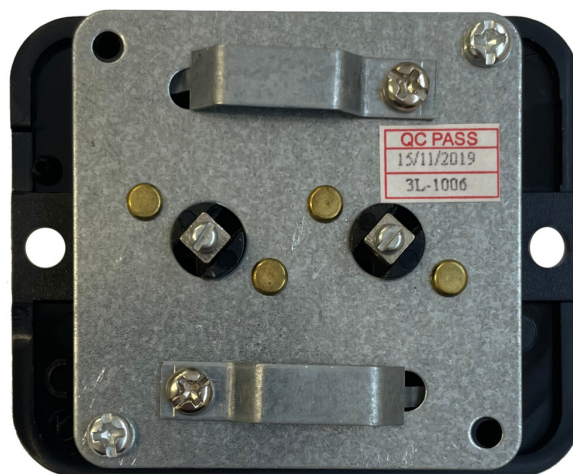

Technical Datasheet

Description: Contour Sage Green TV Socket (2 Gang/Black Insert)

Part Number: CSG36B

Information

Plate Dimensions (mm) 85 (W) x 85 (H) x 8 (D)

Insert Material Polycarbonate

Earth Strap Mild Steel

Operating Voltage(AC) 250V @ 50Hz

Termination Type Screw

Warranty 10 years

Product Class 1 Must be earthed

Maintenance Clean with a soft cloth only. Do not use a cleaning agent of any description.

Please Note Do not use masking tape on this product.

Style Rounded Profile

Plate Material Mild Steel, Powder Coated

Colour RAL 6021