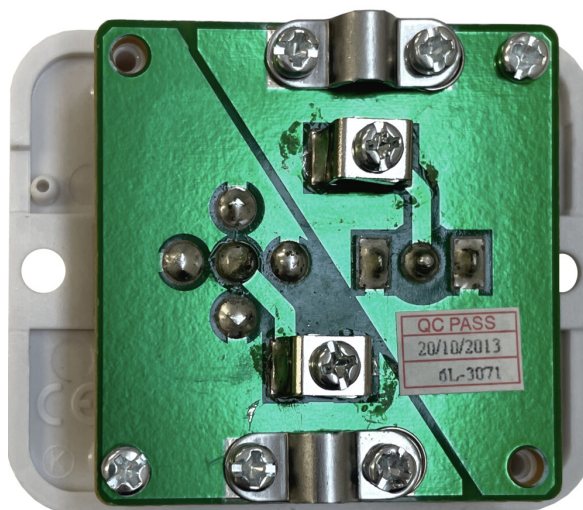

Technical Datasheet

Description: Contour Sage Green TV/Satellite Socket (White Insert)

Part Number: CSG38W

Information

Plate Dimensions (mm) 85 (W) x 85 (H) x 8 (D)

Insert Material Polycarbonate

Earth Strap Mild Steel

Operating Voltage(AC) 250V @ 50Hz

Termination Type Screw

Warranty 10 years

Product Class 1 Must be earthed

Maintenance Clean with a soft cloth only. Do not use a cleaning agent of any description.

Please Note Do not use masking tape on this product.

Style Rounded Profile

Plate Material Mild Steel, Powder Coated

Colour RAL 6021