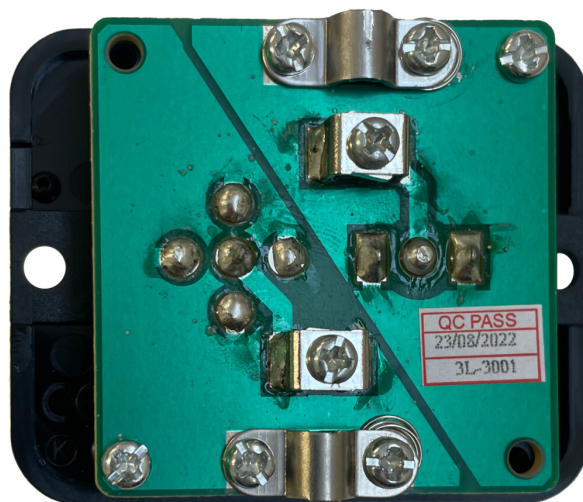

Technical Datasheet

Description: Contour Sage Green TV/Satellite Socket (Black Insert)

Part Number: CSG38B

Information

Plate Dimensions (mm) 85 (W) x 85 (H) x 8 (D)

Insert Material Polycarbonate

Earth Strap Mild Steel

Operating Voltage(AC) 250V @ 50Hz

Termination Type Screw

Warranty 10 years

Product Class 1 Must be earthed

Maintenance Clean with a soft cloth only. Do not use a cleaning agent of any description.

Please Note Do not use masking tape on this product.

Style Rounded Profile

Plate Material Mild Steel, Powder Coated

Colour RAL 6021