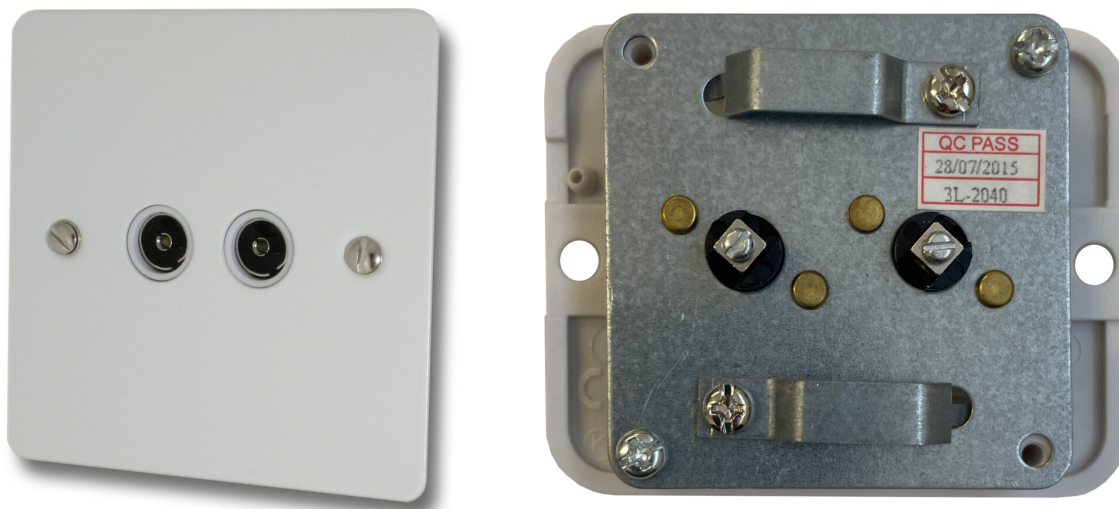

Technical Datasheet

Description: Flat White TV Socket (2 Gang/White Surround)

Part Number: FW36W

Information

Plate Dimensions (mm) 86 (W) x 86 (H) x 2 (D)

Insert Material Polycarbonate

Earth Strap Mild Steel

Operating Voltage(AC) 250V @ 50Hz

Termination Type Screw

Warranty 10 years

Product Class 1 Must be earthed

Maintenance Clean with a soft cloth only. Do not use a cleaning agent of any description.

Please Note Do not use masking tape on this product.

Style Flat Profile

Plate Material Mild Steel, Powder Coated