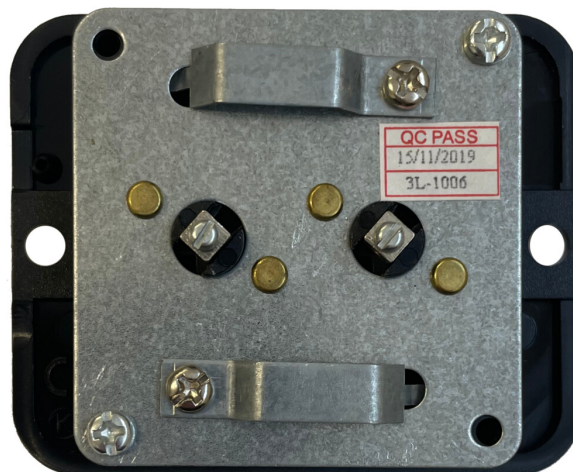

Technical Datasheet

Description: Flat White TV Socket (2 Gang/Black Insert)

Part Number: FW36B

Information

Plate Dimensions (mm) 86 (W) x 86 (H) x 2 (D)

Insert Material Polycarbonate

Earth Strap Mild Steel

Operating Voltage(AC) 250V @ 50Hz

Termination Type Screw

Warranty 10 years

Product Class 1 Must be earthed

Maintenance Clean with a soft cloth only. Do not use a cleaning agent of any description.

Please Note Do not use masking tape on this product.

Style Flat Profile

Plate Material Mild Steel, Powder Coated