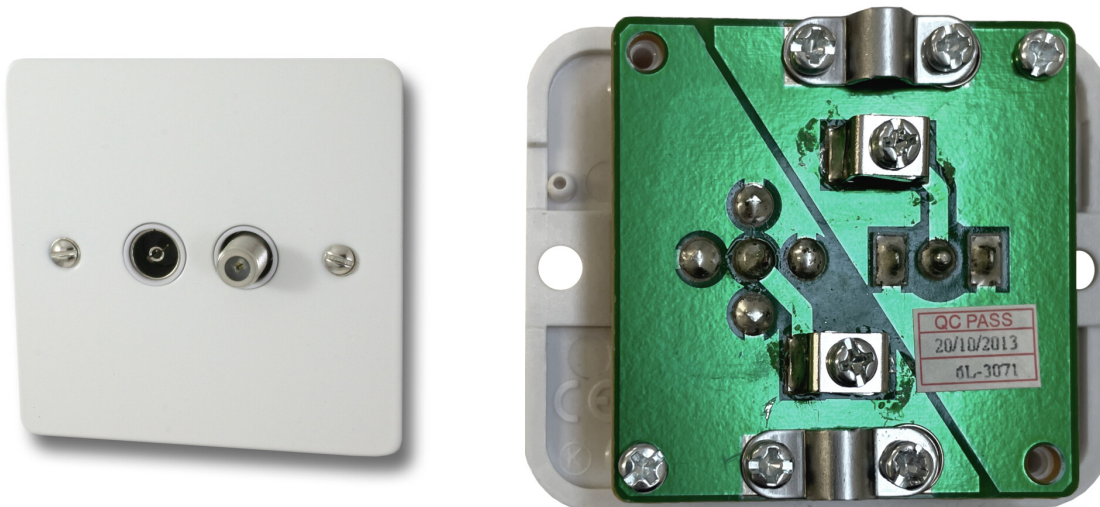

Technical Datasheet

Description: Flat White TV/Satellite Socket (White Surround)

Part Number: FW38W

Information

Plate Dimensions (mm) 86 (W) x 86 (H) x 2 (D)

Insert Material Polycarbonate

Earth Strap Mild Steel

Operating Voltage(AC) 250V @ 50Hz

Termination Type Screw

Warranty 10 years

Product Class 1 Must be earthed

Maintenance Clean with a soft cloth only. Do not use a cleaning agent of any description.

Please Note Do not use masking tape on this product.

Style Flat Profile

Plate Material Mild Steel, Powder Coated